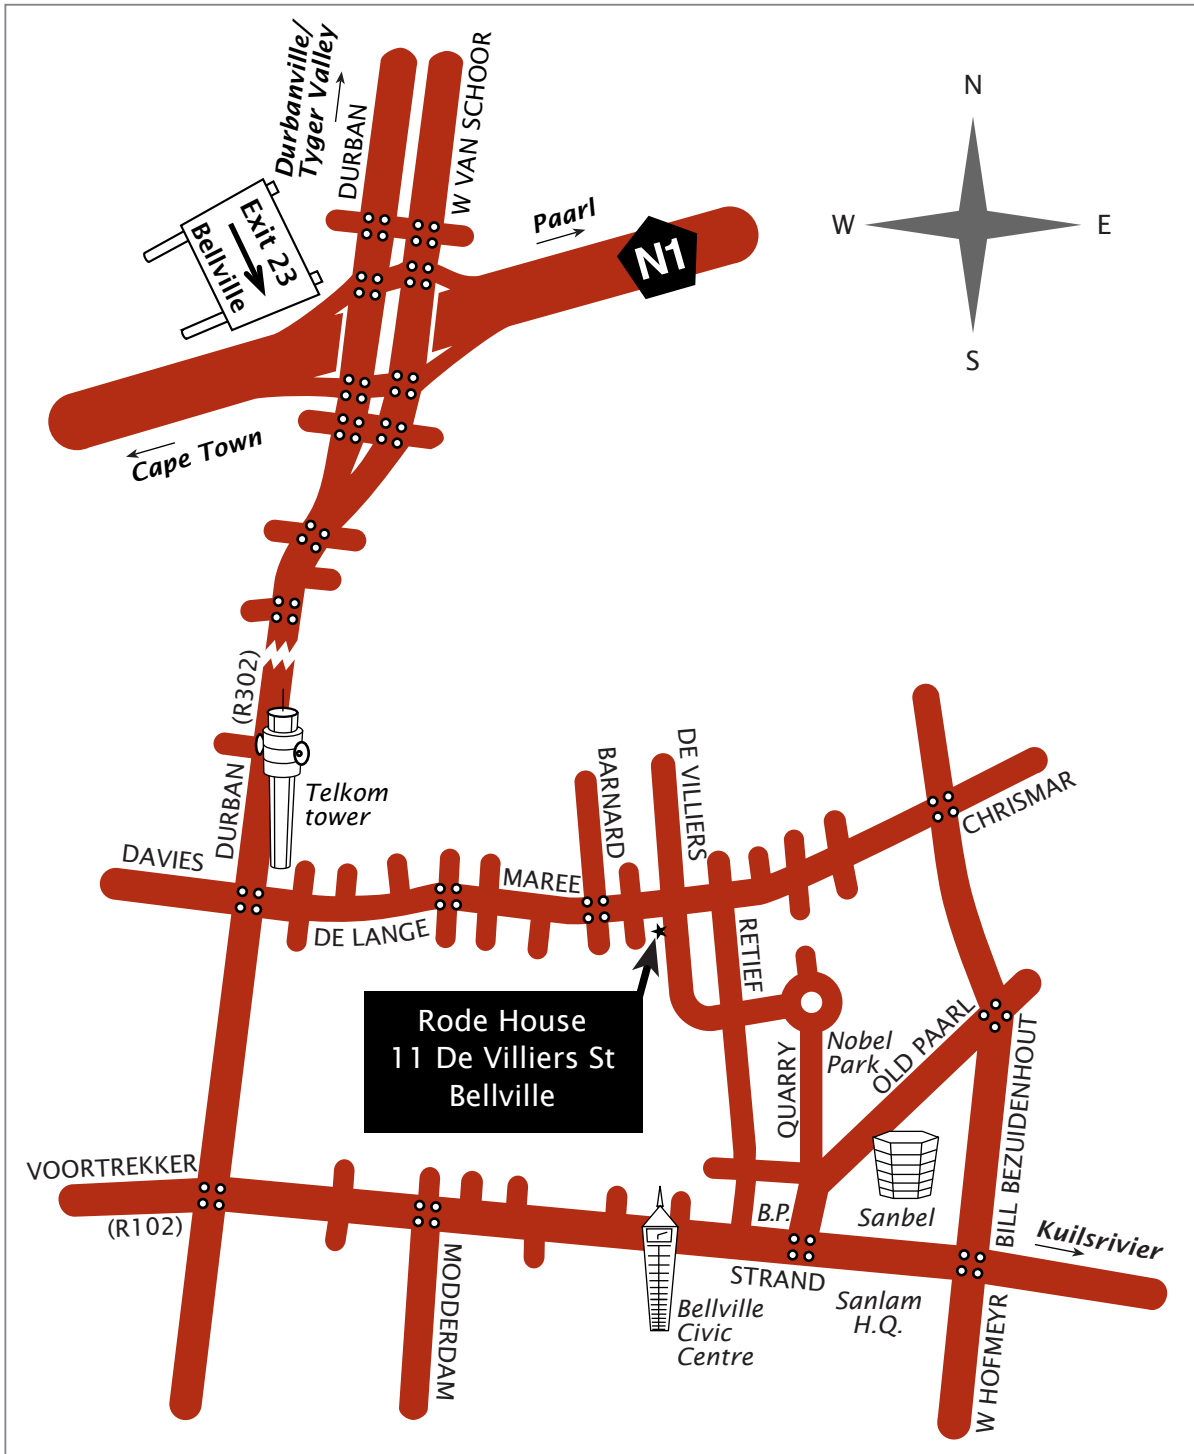

Rode & Associates
PROPERTY CONSULTANTS

Street map to Rode House

www.rode.co.za

GPS: 33°53'58,5"S;
18°38'14,5"E

PO Box 1566 Bellville 7535
South Africa

Tel (+27) (0)21 946 2480

Fax (+27) (0)21 946 1238

E-mail: info@rode.co.za